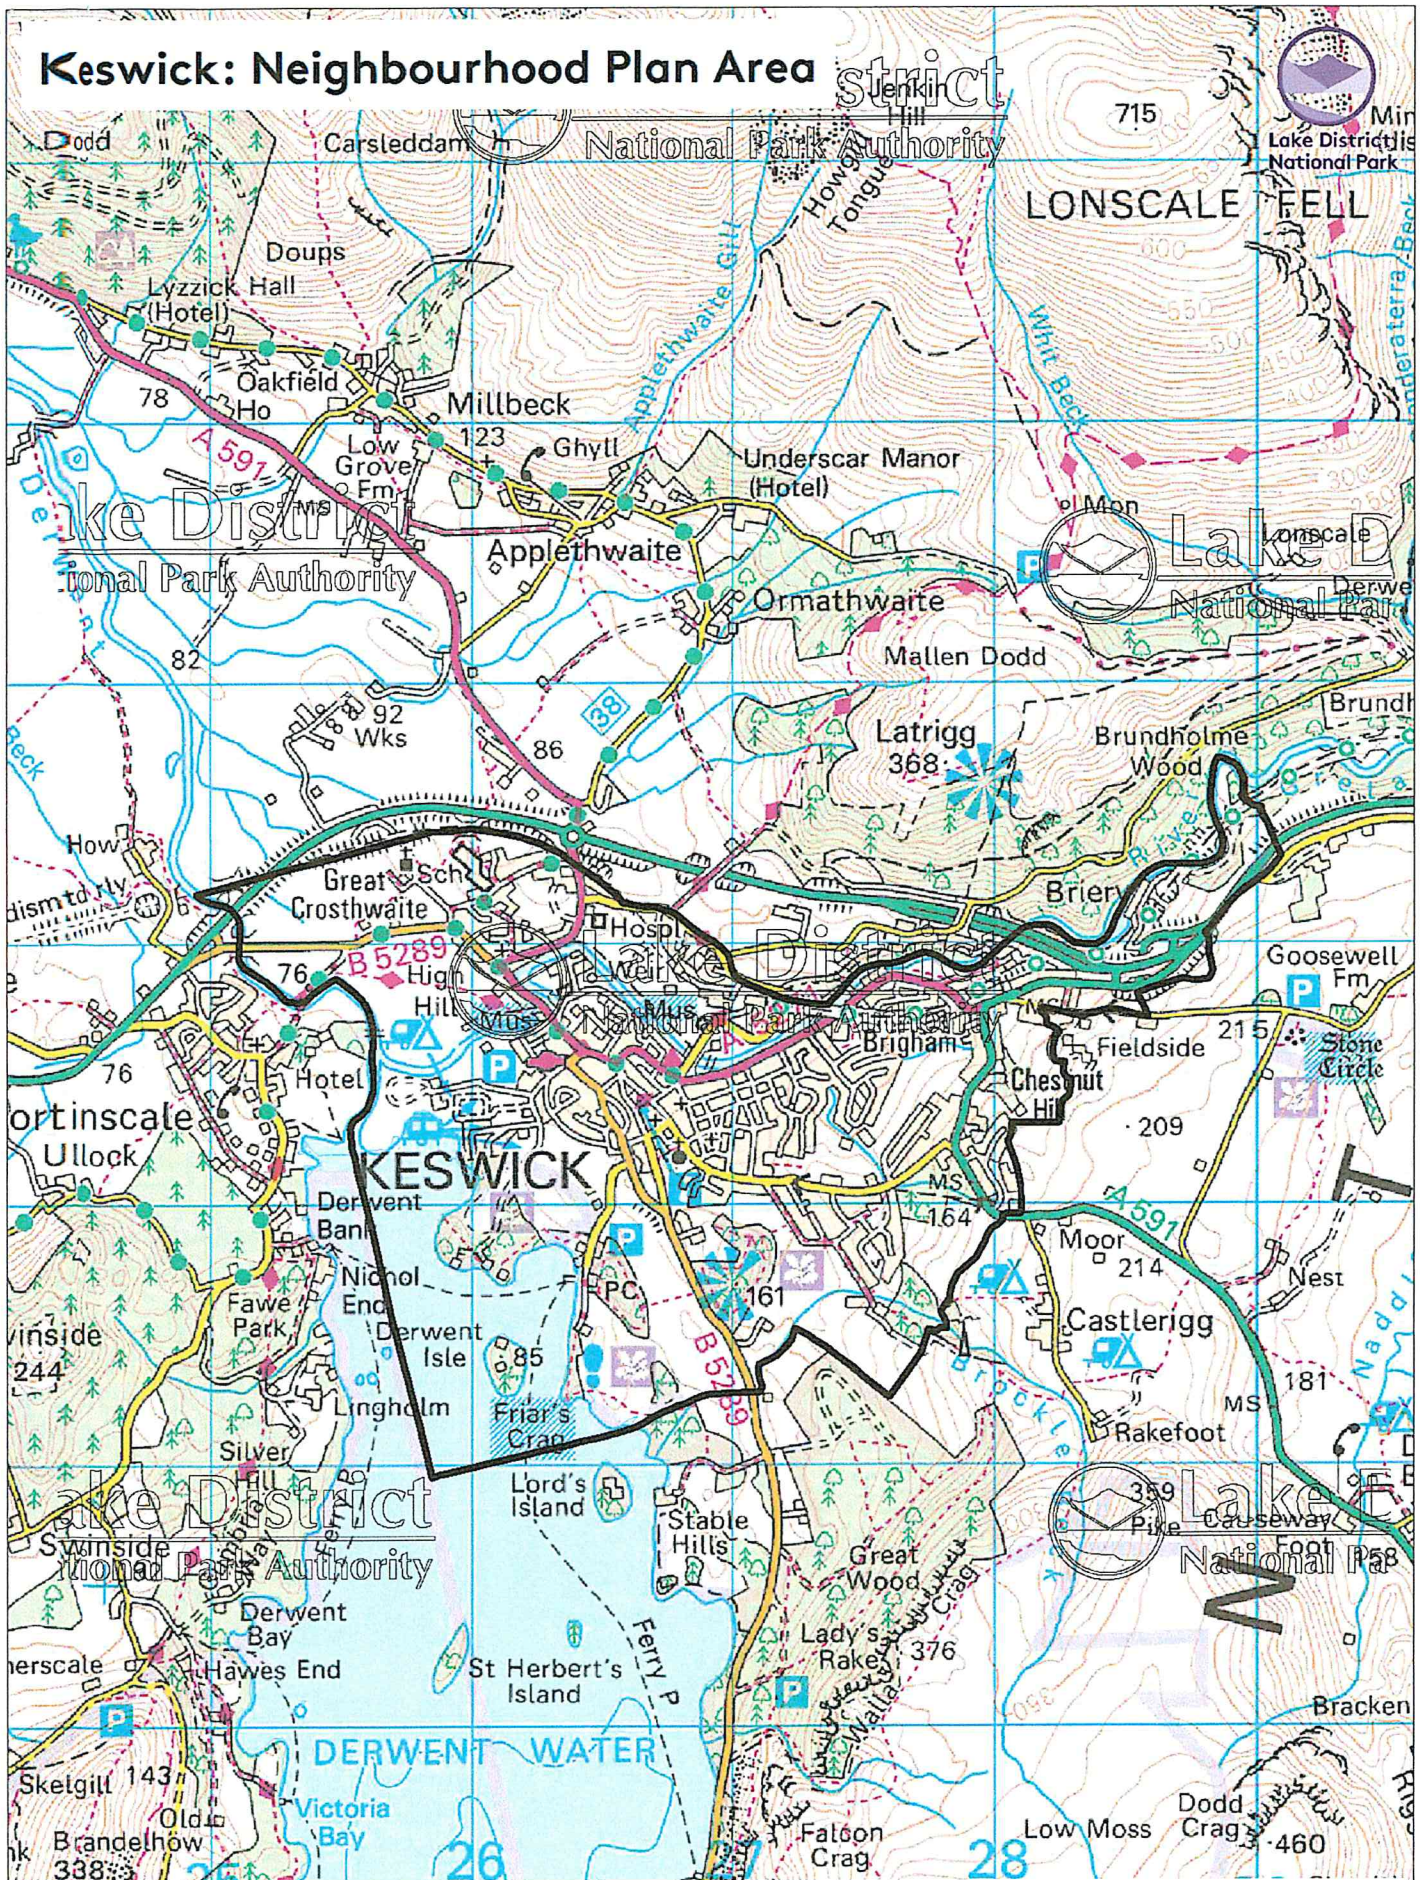

Keswick: Neighbourhood Plan Area

strict

 Neighbourhood Plan Area (Keswick parish boundary)

© Crown copyright and database rights 2016 Ordnance Survey 100021698

You are not permitted to copy, sub-license, distribute or sell any of this data to third parties in any form.

NORTH

0 0.5 km 1